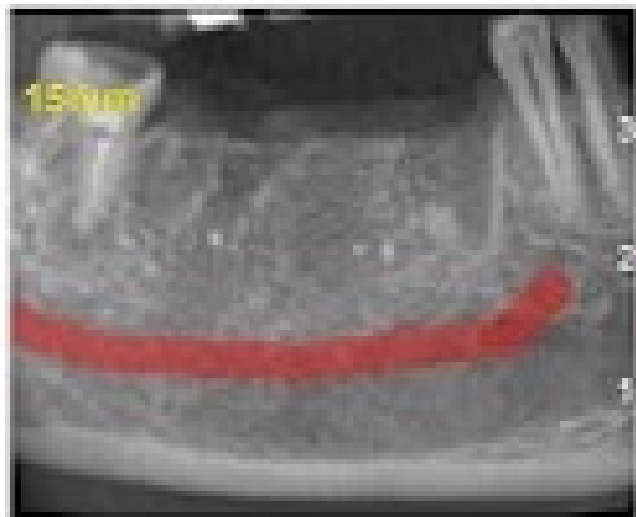

Best way to replace missing Teeth :-
Dental Implants